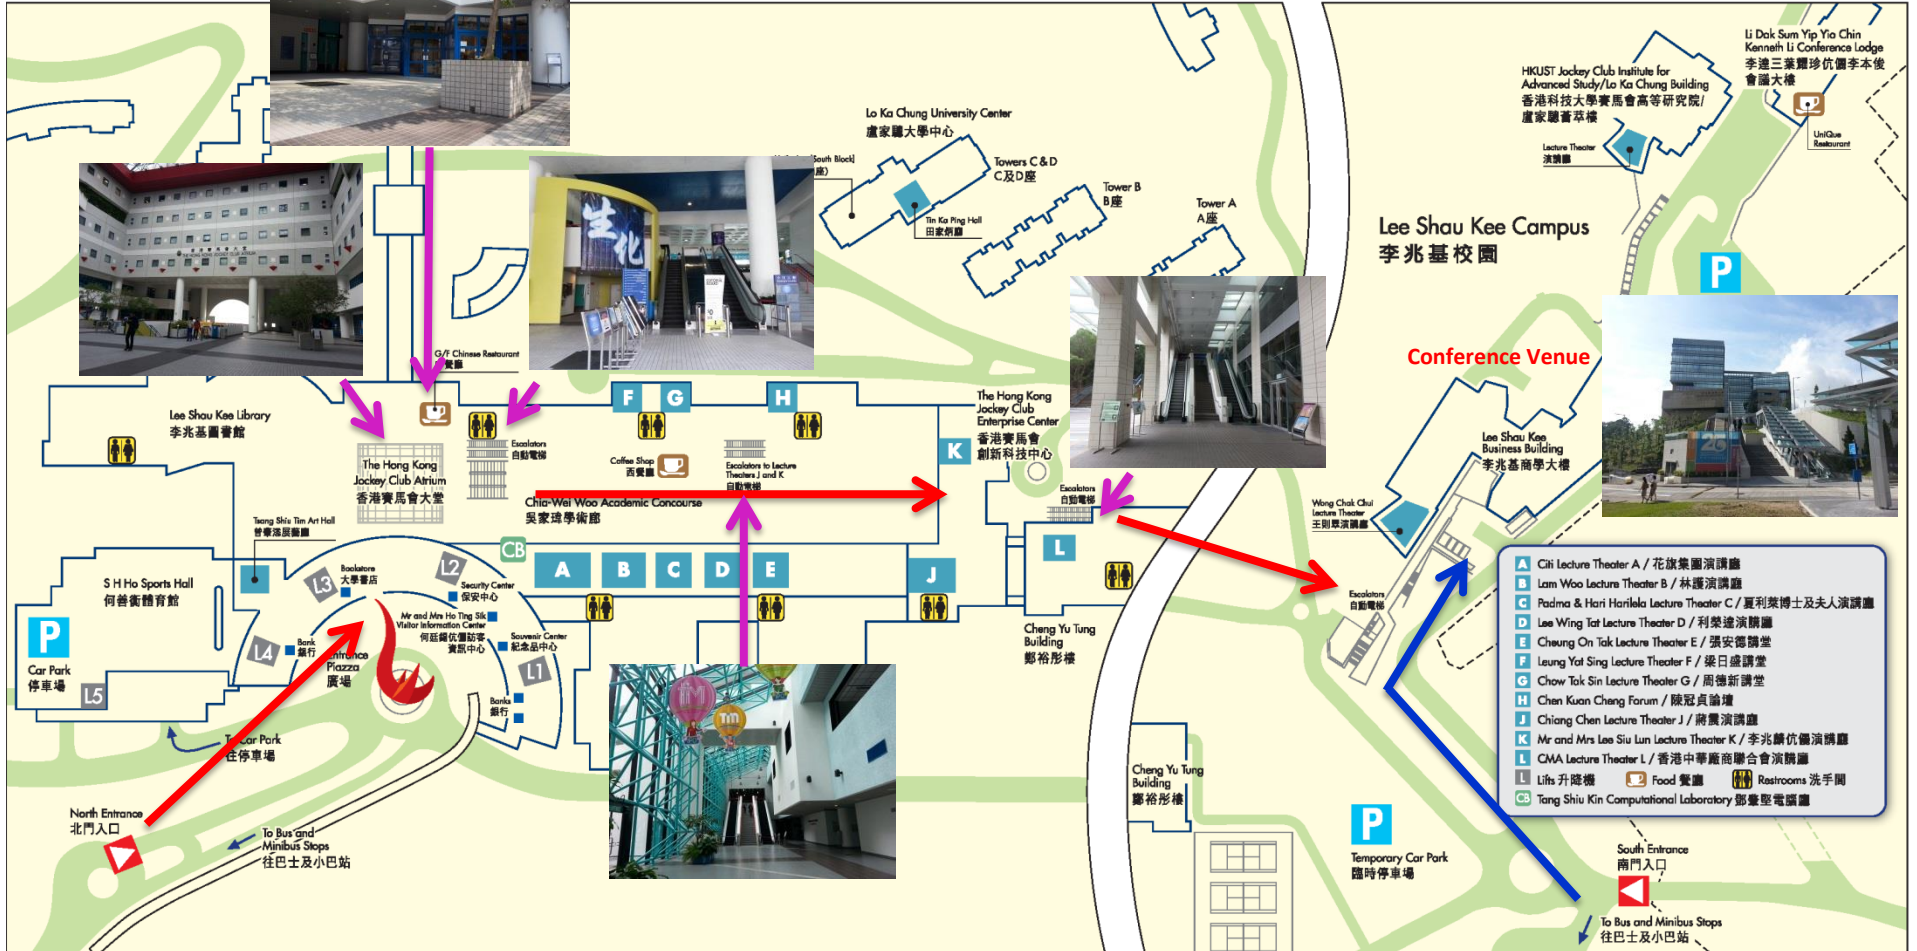

Directions to Lee Shau Kee (LSK) Business Building (Lee Shau Kee Campus)

**Chinese Restaurant
Conference Lunch Venue**

Route Map from North Entrance to Lee Shau Kee Business Building

Route Map from South Entrance to Lee Shau Kee Business Building